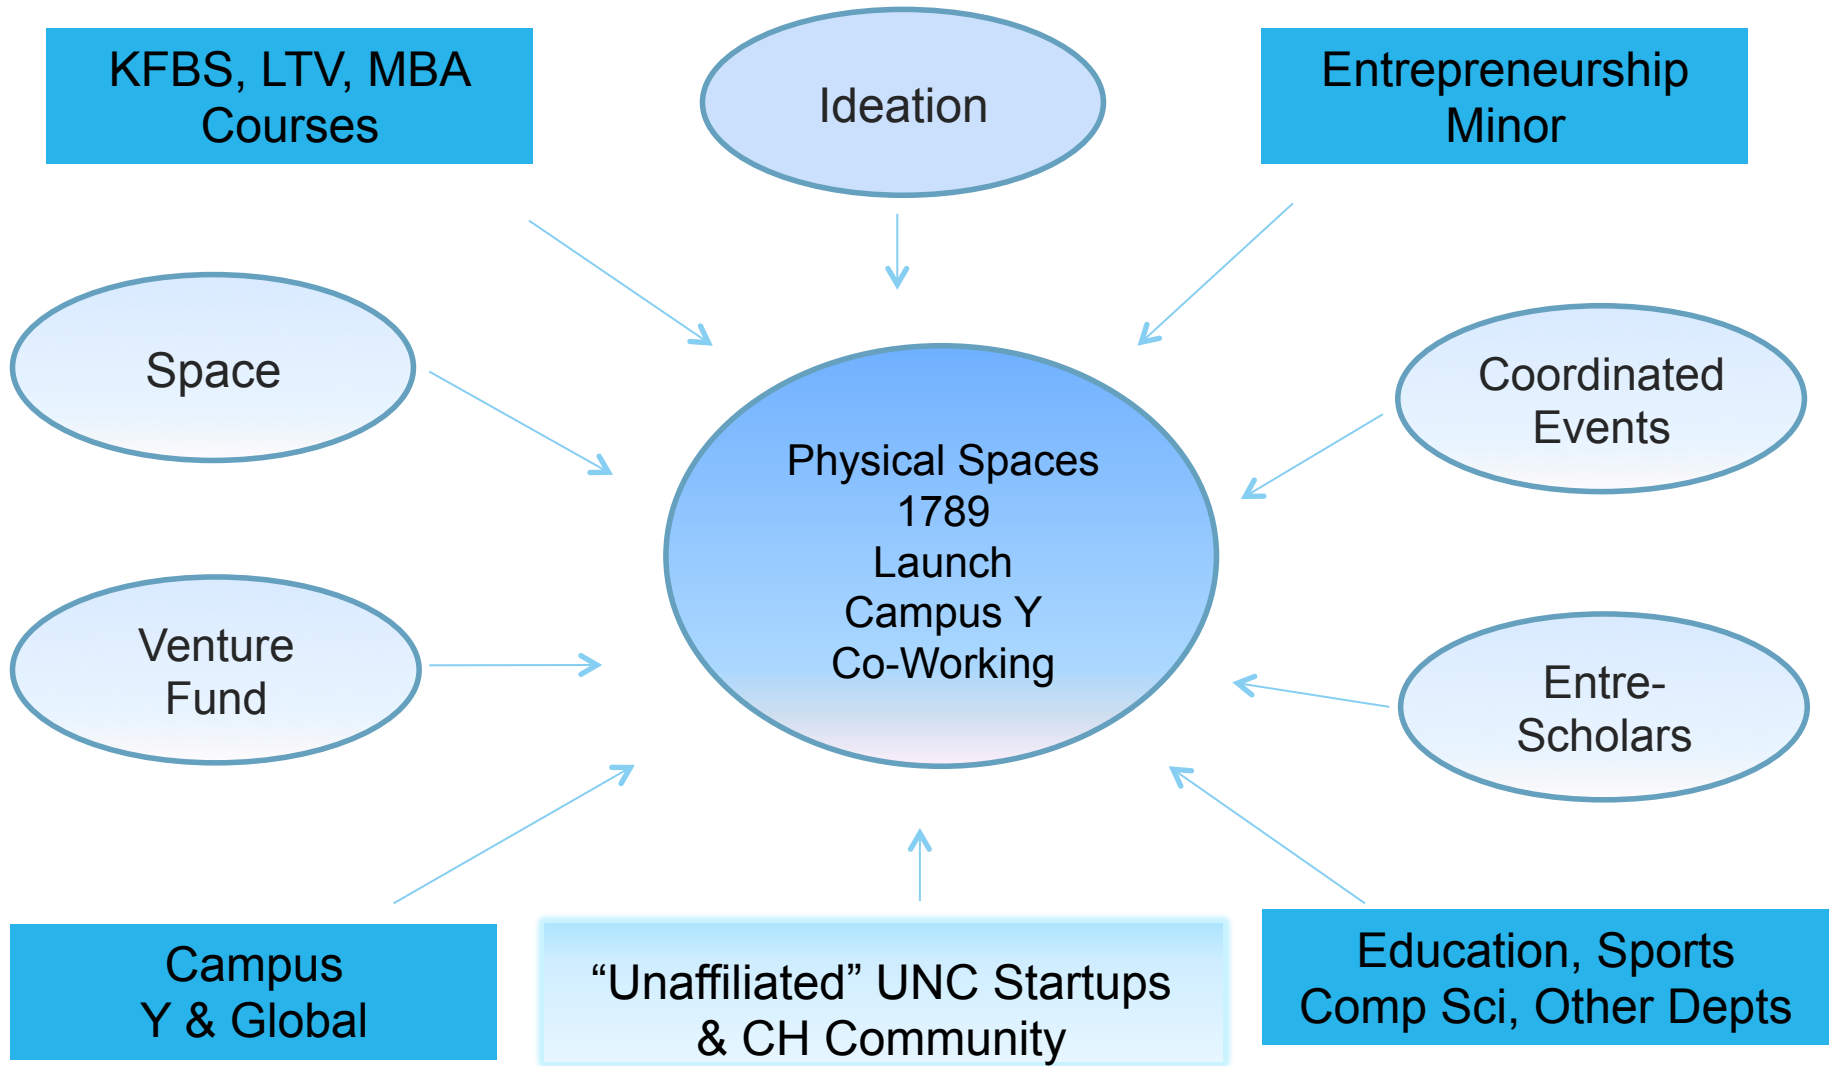

“Unaffiliated”
UNC Startups

THE UNIVERSITY
of NORTH CAROLINA
at CHAPEL HILL

Who: The Team

What: Is LAUNCH?

THE UNIVERSITY
of NORTH CAROLINA
at CHAPEL HILL

What: Is LAUNCH?

- **Office & Desk Space**
- **Connection With Mentors & Coaches:**
 - Highly relevant & experienced
- **Programming Events:**
 - Business strategy, legal, accounting, product design, marketing, fundraising.

[Learn More](#)

THE UNIVERSITY
of NORTH CAROLINA
at CHAPEL HILL

THE UNIVERSITY
of NORTH CAROLINA
at CHAPEL HILL

Current Ecosystem In Chapel Hill

Stage I (Exploratory)

- Dorm Rooms, Kitchen Tables & Coffee Shops

Stage II (Incubation)

- 1789, Entredot

Stage III (Acceleration)

- LAUNCH-Chapel Hill

Stage IV (Growth Ventures)

- 123 West Franklin, Chapel Hill Community

Entrepreneurship Space Needs

Ideation
Curricular & Co-Curricular Feeders
On-Campus Spaces

1789 Venture Lab – 3,500SF
Where E-Ship “Happens”
~40 Ventures, Feeds Into LCH
Needs: 7,500 SF

Co-Working - Minimal
Critical Softlaunch
Feeds Into Office
Needs: 5000 SF

Ideation

Design

Execution

Acceleration